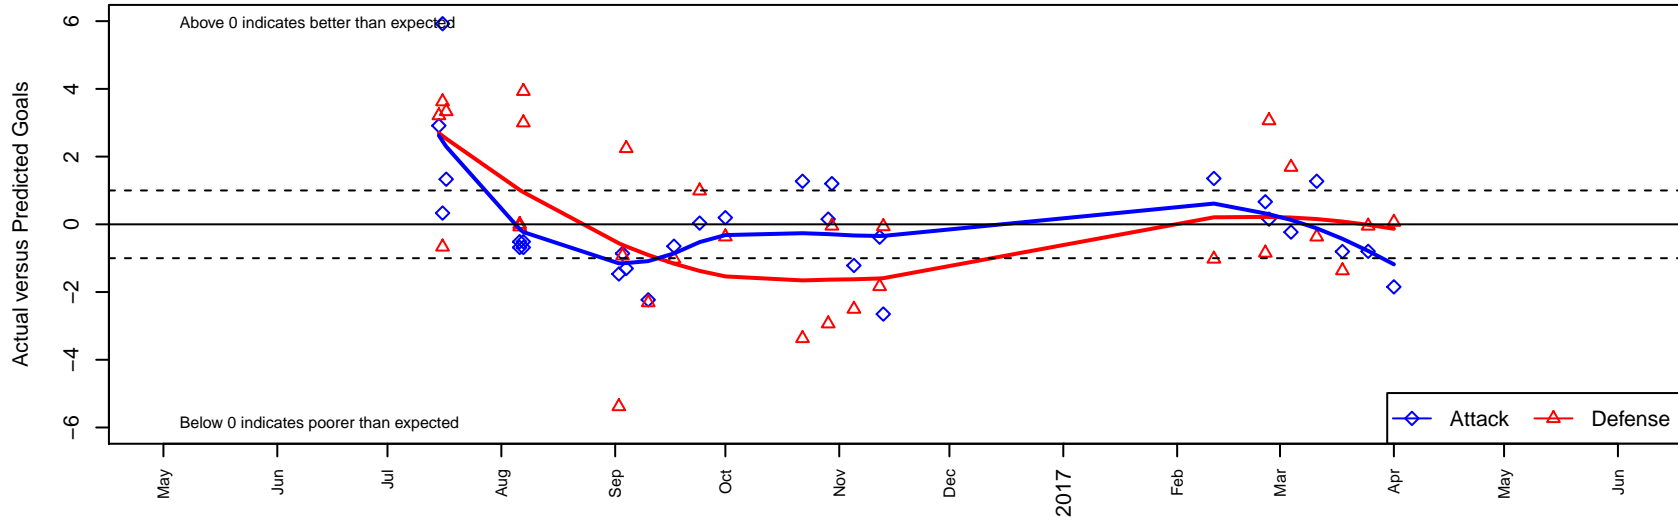

Nortac Sparta Red B04

FC Tacoma
 Tacoma, WA
 B04 total strength=517
 attack=0.67 defense=0.21
 fall league = PSPL Copa U13
 spr league = Spr PSPL Copa U13

alt names used:
 NORTAC SPARTA B04 Red
 Nortac Sparta B04 Red
 Sparta B04
 Nortac Sparta B04 Red
 NORTAC SPARTA B04 Red

Venues played:
 2016 KITG BU13 White
 2016 Dungeness Cup BU13 Olympic
 2016 Labor Day Cup BU13 Silver
 2016 PSPL Copa U13
 2016 Spr PSPL Copa U13

Nortac Sparta Red B04
 Dots are actual minus expected GF (blue circles) and GA (red triangles).
 Blue line is smoothed change in attack strength. Red is smoothed change in defense strength.

**attack and defense variance (black dot)
relative to other teams
and top 10 in region**

**attack and defense rating
relative to others at age
and all opponents in last 13 months**

Performance relative to 13 month average