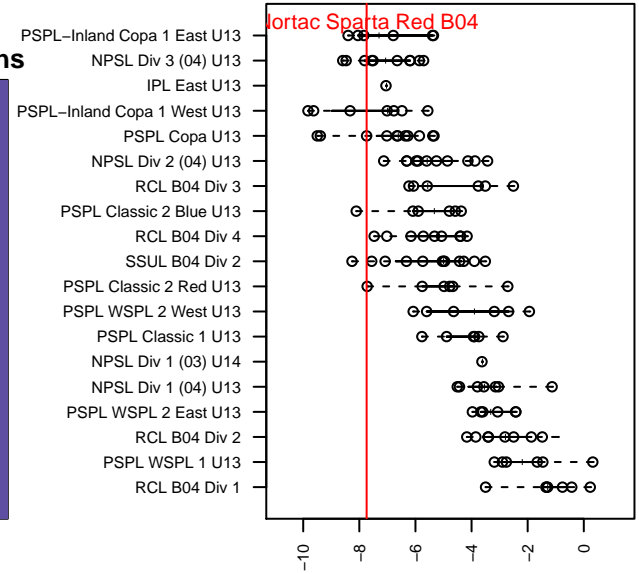

Nortac Sparta Red B04

FC Tacoma
 Tacoma, WA
 B04 total strength=517
 attack=0.67 defense=0.21
 fall league = PSPL Copa U13
 spr league = Spr PSPL Copa U13

alt names used:
 NORTAC SPARTA B04 Red
 Nortac Sparta B04 Red
 Sparta B04
 Nortac Sparta B04 Red
 NORTAC SPARTA B04 Red

Venues played:
 2016 KITG BU13 White
 2016 Dungeness Cup BU13 Olympic
 2016 Labor Day Cup BU13 Silver
 2016 PSPL Copa U13
 2016 Spr PSPL Copa U13

Nortac Sparta Red B04
 Dots are actual minus expected GF (blue circles) and GA (red triangles).
 Blue line is smoothed change in attack strength. Red is smoothed change in defense strength.

**attack and defense variance (black dot)
relative to other teams
and top 10 in region**

**attack and defense rating
relative to others at age
and all opponents in last 13 months**

Performance relative to 13 month average